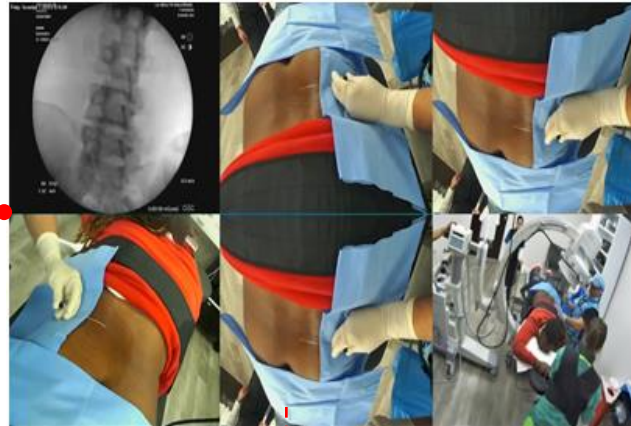

Application Environment

Real Time Capture – Audio, Video, Image and Vitals

Real Time Display

In-Room Flat Screen Monitor

Transfer – SD and or NAS